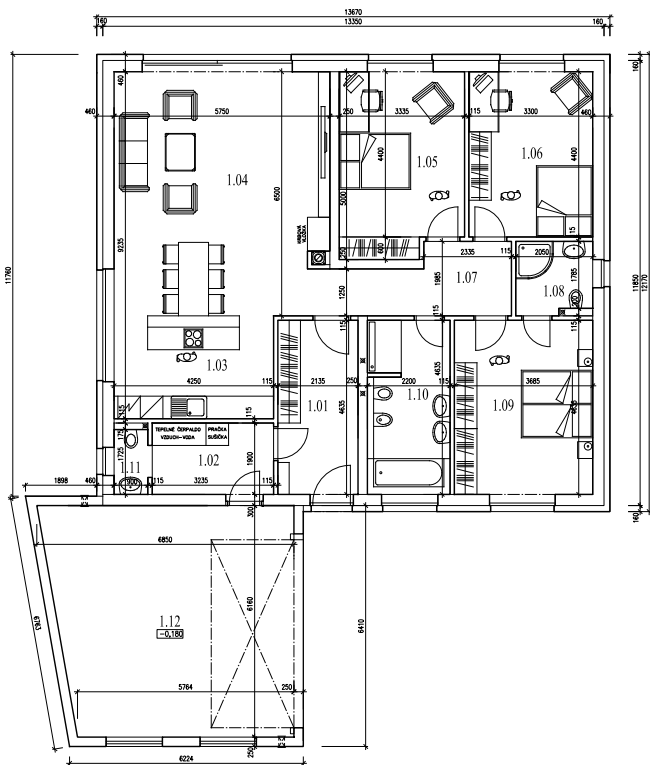

Spec homes - ZAHOŘANY NEAR BEROUN

MEADOW VIEW 235/20

Bungalow 4 rooms with open kitchen, with double garage, usable area 176 m² on a plot of 853 m².

#	Room	Floor area m ²
1.01	THE COURTYARD	9,9
1.02	UTILITY ROOM	6,1
1.03	THE KITCHEN	11,7
1.04	LIVING ROOM	36,3
1.05	ROOM	16,0
1.06	ROOM	14,5
1.07	CORRIDOR	8,5
1.08	BATHROOM + TOILET	3,9
1.09	BEDROOM	17,1
1.10	BATHROOM + TOILET	10,1
1.11	WC	1,6
1.12	GARAGE	38,9