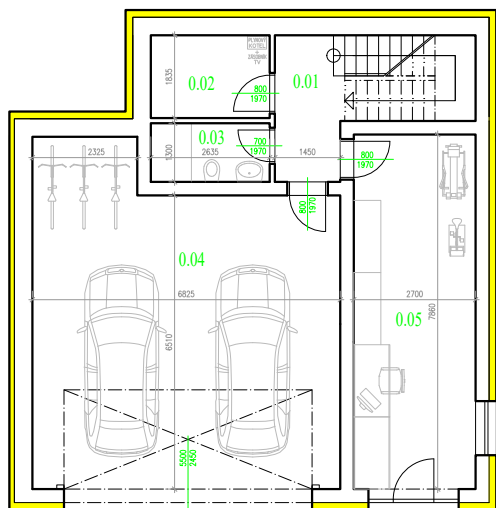

Spec homes - ZAHOŘANY NEAR BEROUN

OAK HOUSE 235/18

Bungalow, 5 rooms, with open kitchen, Total floor area 226,29 m² on a lot of up to 883 m²

GROUND FLOOR

#	Room	Floor area, m ²
1.01	CORRIDOR + STAIRS	10,41
1.02	UTILITY ROOM	4,84
1.03	BATHROOM	3,43
1.04	GARAGE	47,45
1.05	STUDY	21,22

FIRST FLOOR

#	Room	Floor area, m ²
1.01	ENTRANCE	10,88
1.02	BATHROOM + TECH. ROOM	2,74
1.03	KITCHEN	13,78
1.04	LIVING ROOM	37,25
1.05	CORRIDOR	6,60
1.06	ROOM	15,75
1.07	ROOM	16,46
1.08	BATHROOM	8,37
1.09	BEDROOM	17,75
1.10	BATHROOM	3,73