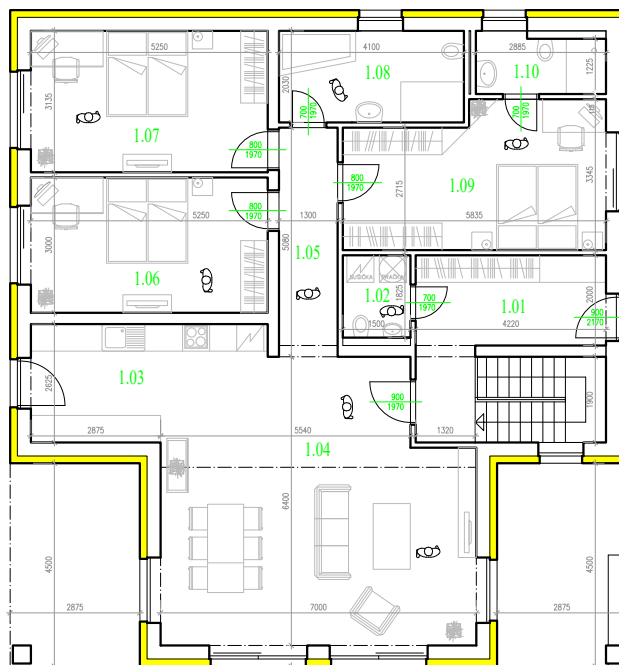

Spec homes - ZAHOŘANY NEAR BEROUN

OAK HOUSE 235/18

Bungalow, 5 rooms, with open kitchen, Total floor area 226,29 m² on a lot of up to 883 m²

GROUND FLOOR

#	Room	Floor area, m ²
1.01	CORRIDOR + STAIRS	10,41
1.02	UTILITY ROOM	4,84
1.03	BATHROOM	3,43
1.04	GARAGE	47,45
1.05	STUDY	21,22

FIRST FLOOR

#	Room	Floor area, m ²
1.01	ENTRANCE	10,88
1.02	BATHROOM + TECH. ROOM	2,74
1.03	KITCHEN	13,78
1.04	LIVING ROOM	37,25
1.05	CORRIDOR	6,60
1.06	ROOM	15,75
1.07	ROOM	16,46
1.08	BATHROOM	8,37
1.09	BEDROOM	17,75
1.10	BATHROOM	3,73